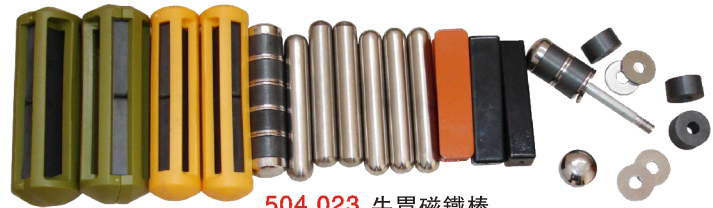

牛奶桶 (8L)

小牛喂奶盆 (3L/4L)

504.023 牛胃磁鐵棒
Cow Magnets

0003 奶瓶
Milk Bottle

小羊用奶瓶

315.040C 牛用鑄鐵飲水碗
Cattle Cast iron Bowl Drinker

315.031 牛用不銹鋼自動補水碗
S/S cattle Automatic filling bowl Drinker

趕牛旗(L=127cm)

穿刺針/腹水穿刺針

602.080B 牛用耳牌(無字/有保險/65*50mm/藍色)
Insured style ear tag 65*50mm(without No./Good for cattle/blue)

602.080Y 牛用耳牌(無字/有保險/65*50mm/黃色)
Insured style ear tag 65*50mm(without No./Good for cattle/yellow)

牛用鋼絲繩

牛用去角器

504.017C 牛用斷奶器
Plastic Cattle Weaner with fixed screw

950.056C 牛鼻環
Nose Ring

牛鼻鉗

護蹄刀(length=33cm)

護蹄鉗(length=35cm)

馬用刮刀